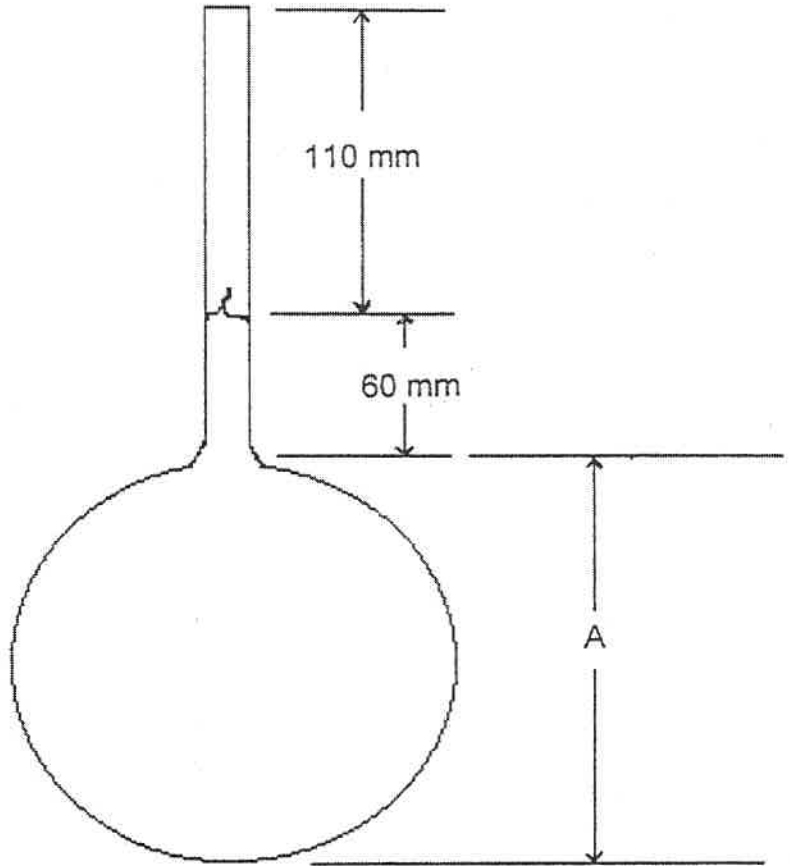

BREAKSEAL FLASK	
Capacity (ml)	A (mm)
100	58
250	82
500	100
1000	125
Connection Measurements	
O.D. 16 mm / I.D. 12 mm	

Approximate dimensions only, dimensions are subject to change without notice.